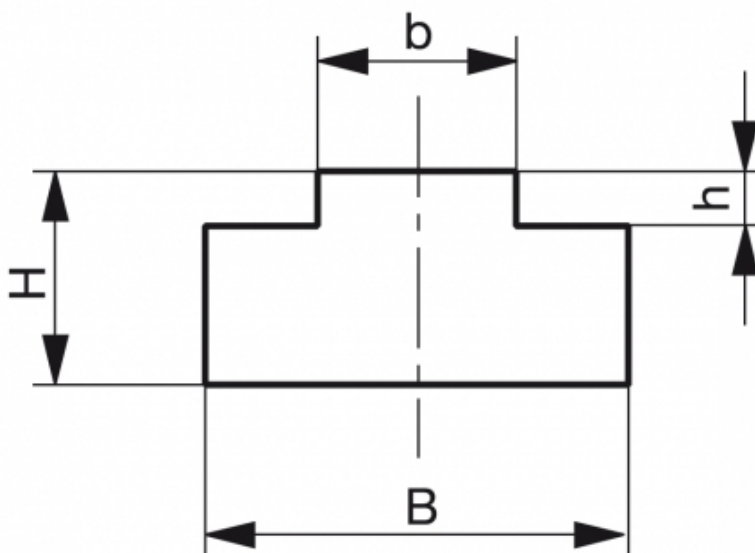

Article number: 617221010018

Description: Sliding guides T 16B-1 green
B=40, H=15, L=2000

Measures

B = 40

b = 16

H = 15

h = 3.5